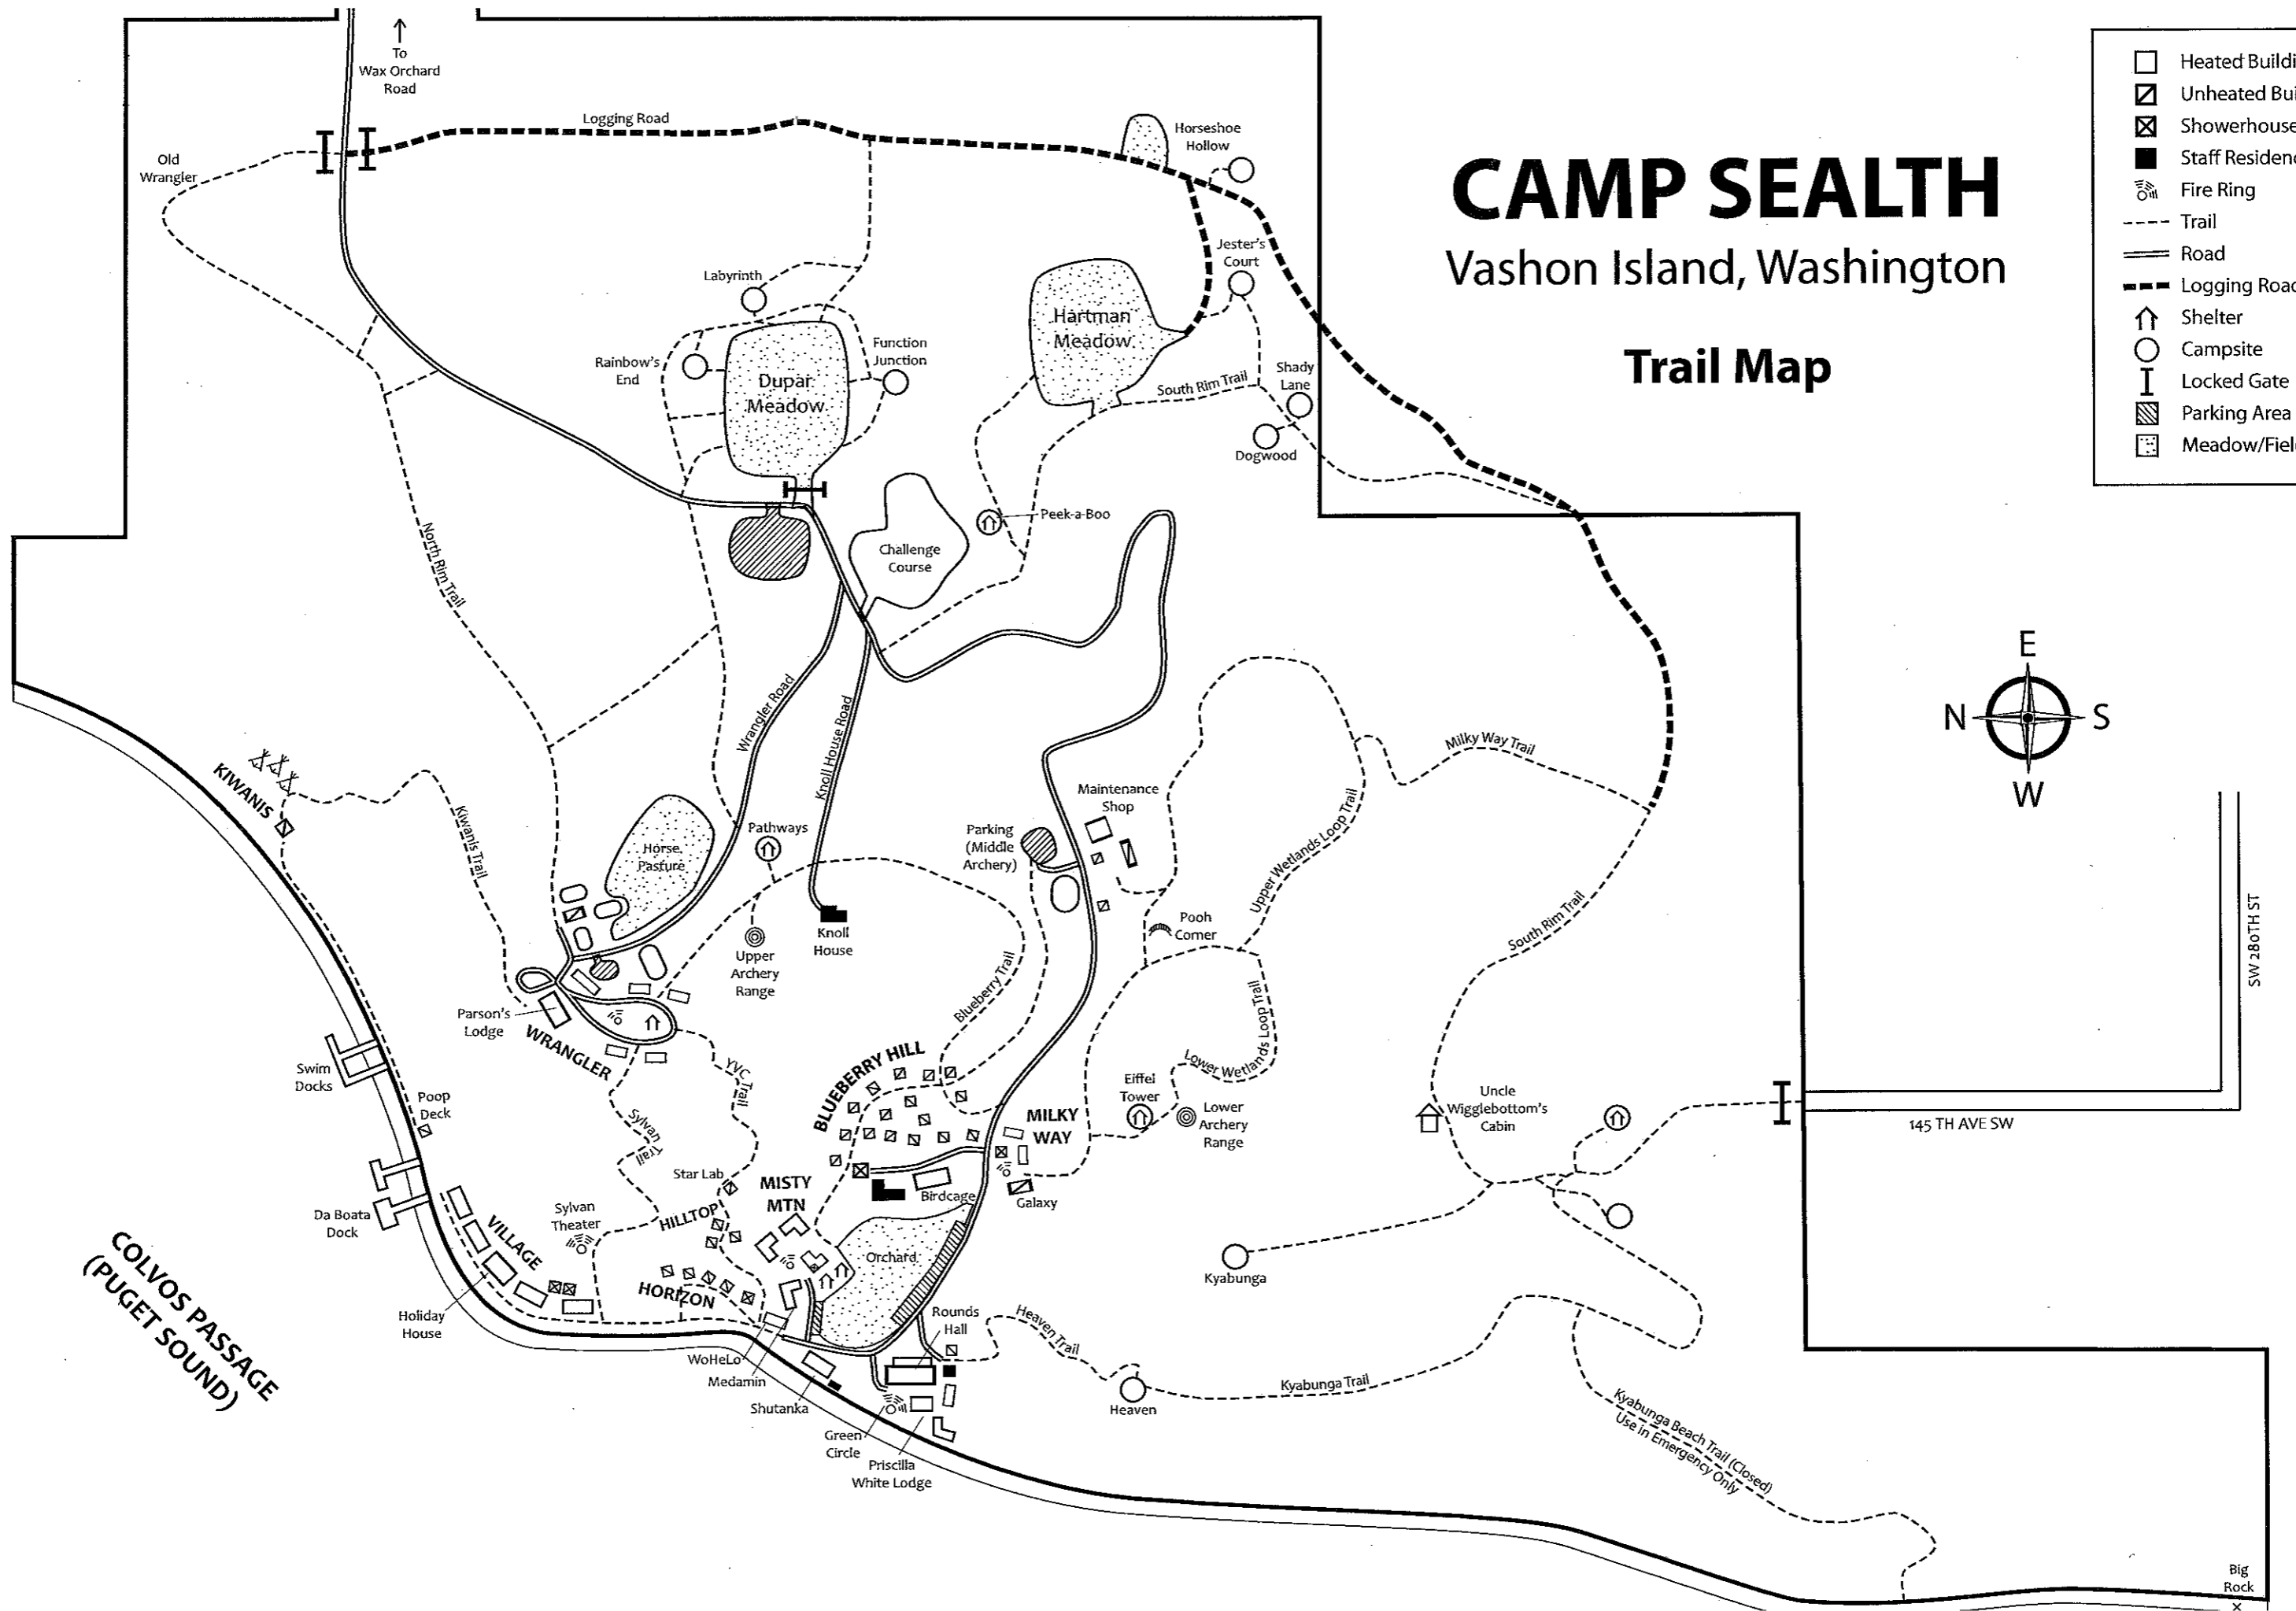

CAMP SEALTH

Vashon Island, Washington

Trail Map

-  Heated Building
-  Unheated Building
-  Showerhouse
-  Staff Residence
-  Fire Ring
-  Trail
-  Road
-  Logging Road
-  Shelter
-  Campsite
-  Locked Gate
-  Parking Area
-  Meadow/Field

COLVOS PASSAGE
(PUGET SOUND)