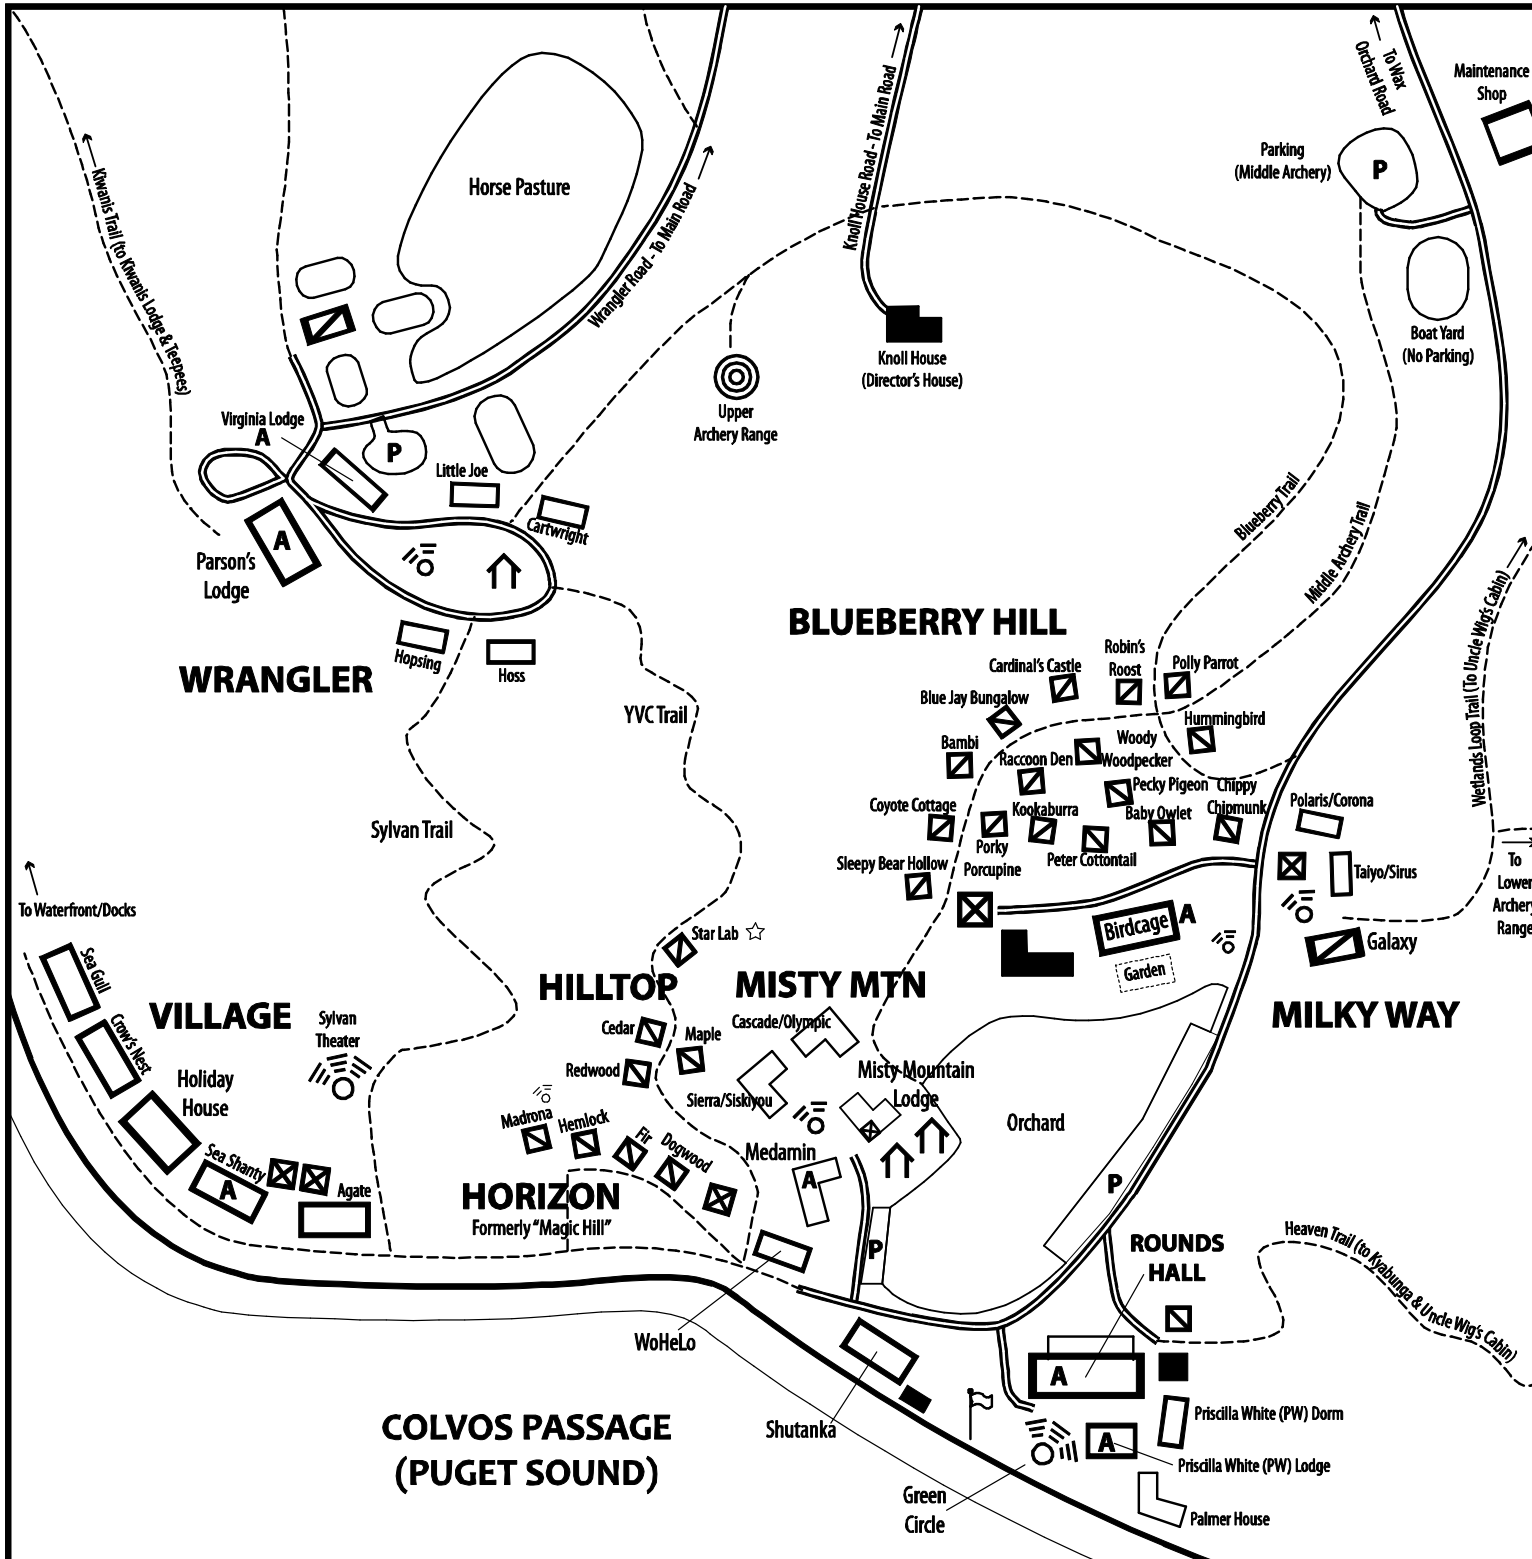

CAMP SEALTH

Vashon Island, Washington

Cabin Map

- Heated Building
- Unheated Building
- Showerhouse
- Staff Residence
- Fire Ring
- Trail
- Road
- Shelter
- Parking Area
- Meadow/Field
- Accessible Building